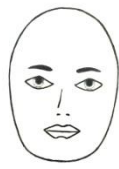

dark

fair

Eye colour

blue

green

brown

grey

glasses

moustache

beard

freckles

Face

round face

square face

oval face

Height

short

tall

of medium height

Build

fat

thin

slim

plump