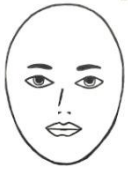

dark

fair

Eye colour

blue

green

brown

grey

glasses

moustache

beard

freckles

Face

round face

square face

oval face

Height

short

tall

of medium height

Build

fat

thin

slim

plump